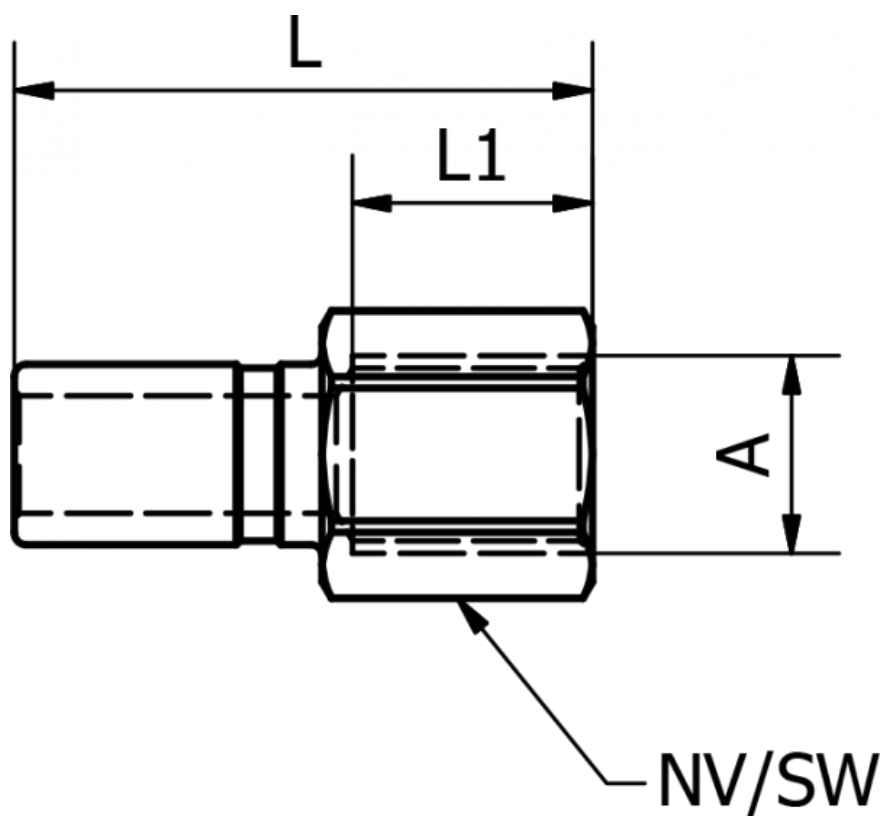

Article number: 58624356ST

Description: Plug for coupling, w. female G3/8
NW 7.2, galvanised steel

Measures

A	= G 3/8
L (mm)	= 40
L1 (mm)	= 16
SW (mm)	= 19